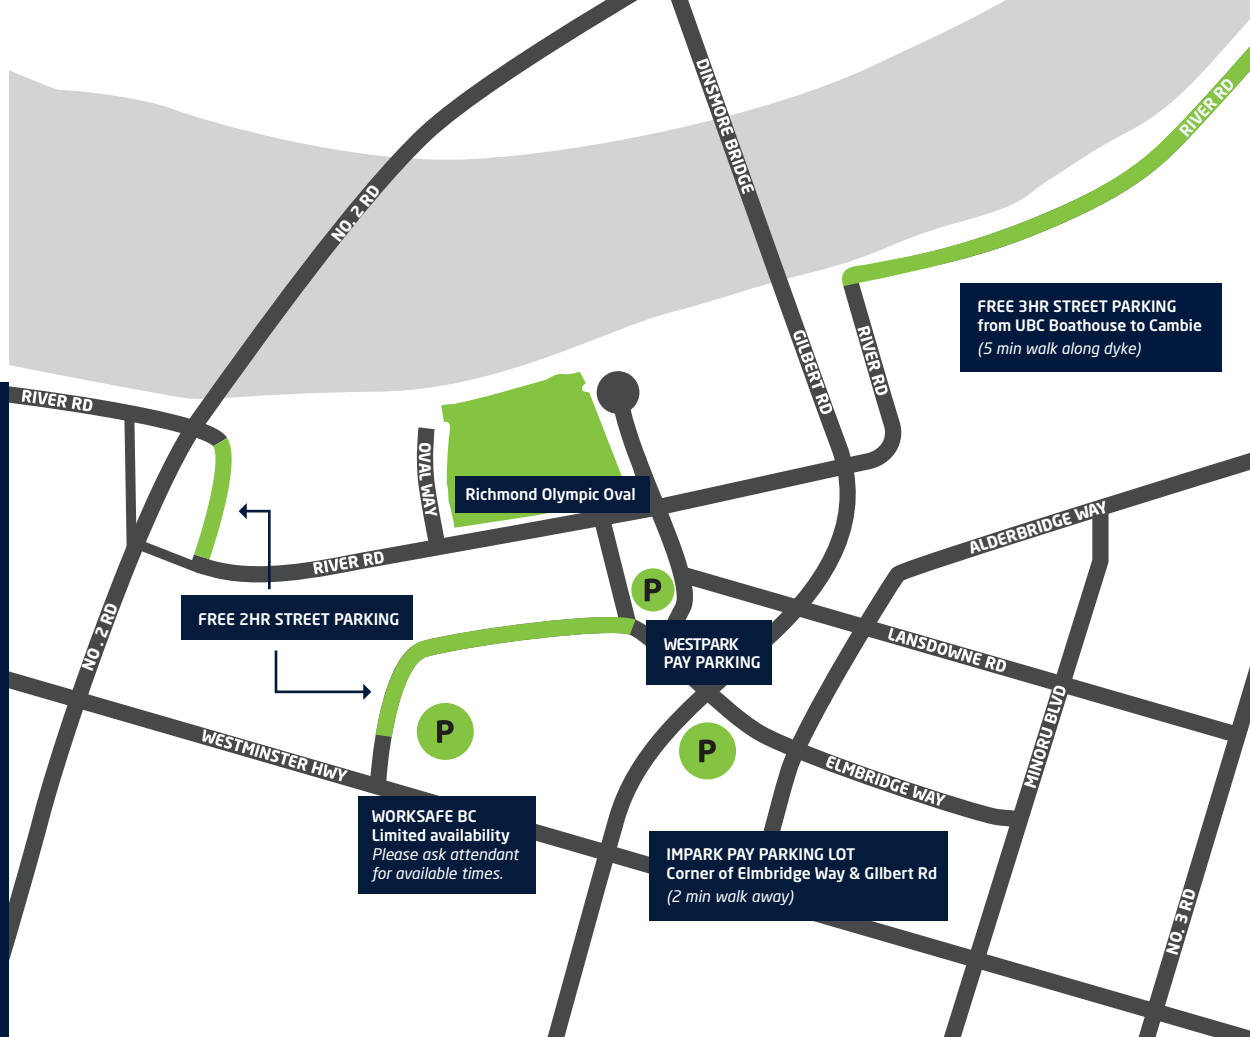

RICHMOND OLYMPIC OVAL

## OVERFLOW PARKING

ICE  
COURTS  
TRACK  
FITNESS  
CLIMBING  
ROWING  
MEMBERSHIP

[richmondoval.ca](http://richmondoval.ca)

6111 River Road  
Richmond, BC V7C 0A2  
778.296.1400

FREE 3HR STREET PARKING  
from UBC Boathouse to Cambie  
(5 min walk along dyke)

FREE 2HR STREET PARKING

WORKSAFE BC  
Limited availability  
Please ask attendant  
for available times.

IMPARK PAY PARKING LOT  
Corner of Elmbridge Way & Gilbert Rd  
(2 min walk away)

WESTPARK  
PAY PARKING